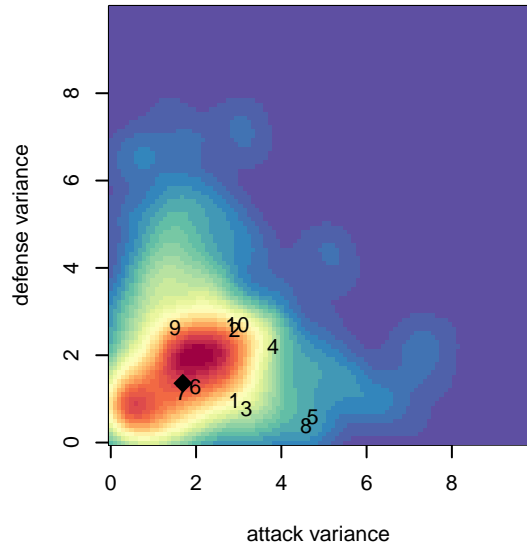

## Eastside FC White B04

Eastside FC  
 Preston, WA  
 B04 total strength=1141  
 attack=3.58 defense=2.98  
 fall league = RCL B04 Div 1, RCL B04 7V2  
 spr league = Win RCL B04 Div 2

alt names used:  
 EASTSIDE FC B04 WHITE (WA)  
 EASTSIDE FC B04 WHITE (WA)  
 Eastside FC B04 White B  
 Eastside FC B04 White  
 Eastside FC B04 White B  
 Eastside FC B04 White  
 Eastside FC B04 White B  
 Eastside FC B04 White B  
 Eastside FC B04 White B  
 Eastside FC B04 White B

**Eastside FC White B04**  
 Dots are actual minus expected GF (blue circles) and GA (red triangles).  
 Blue line is smoothed change in attack strength. Red is smoothed change in defense strength.

**attack and defense variance (black dot)  
relative to other teams  
and top 10 in region**