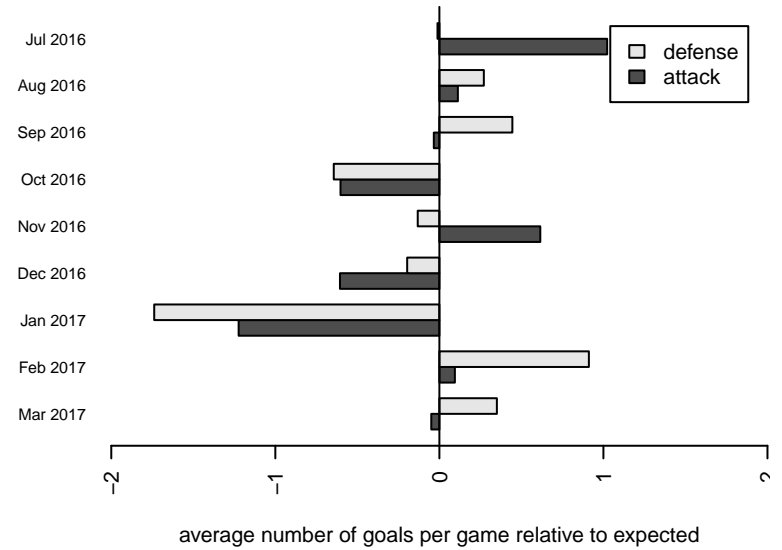

Performance relative to 13 month average