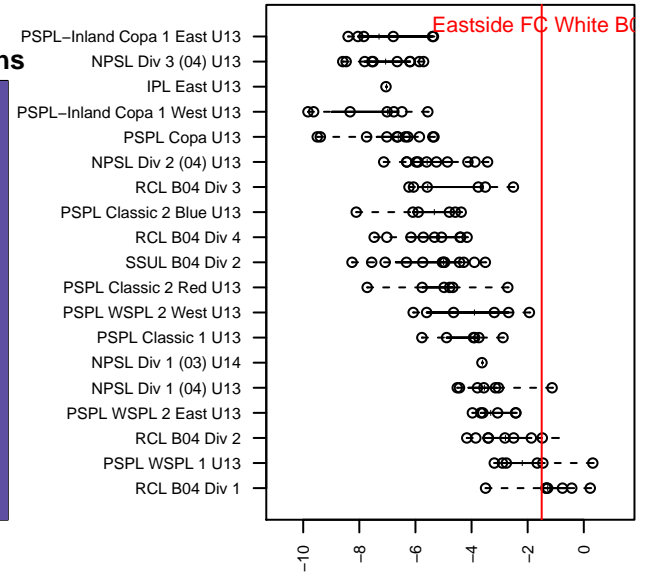

**attack and defense rating
relative to others at age
and all opponents in last 13 months**