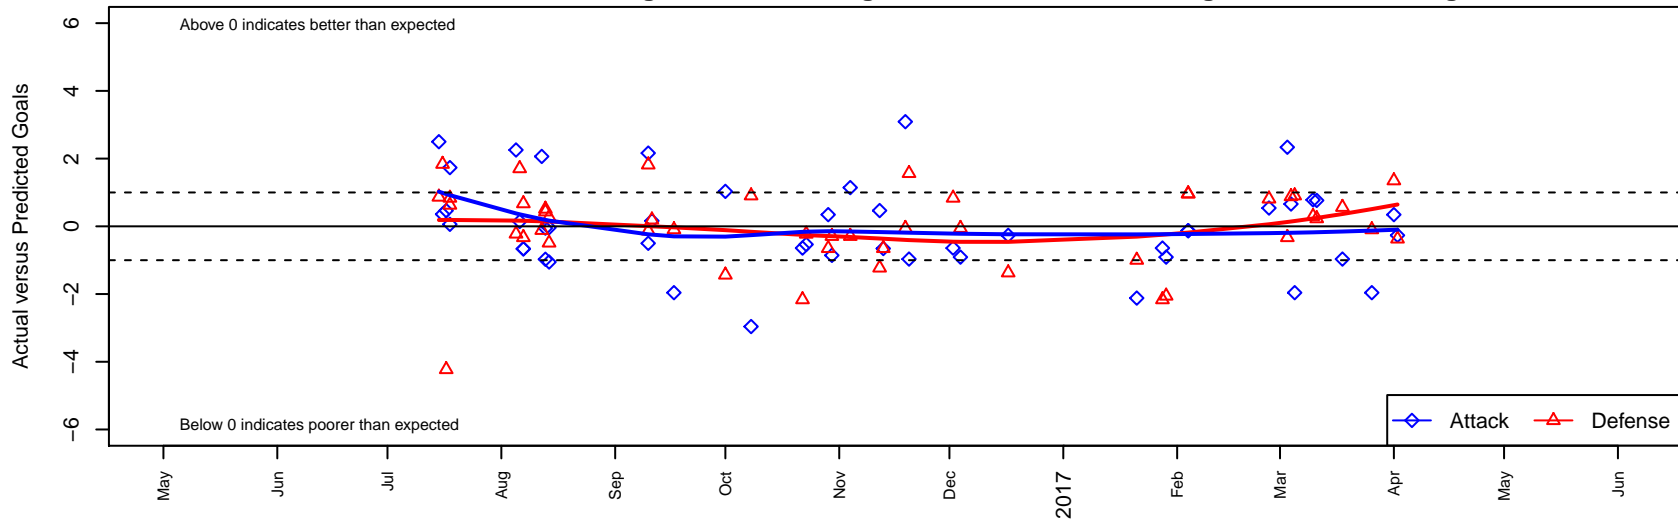

## Eastside FC White B04

Eastside FC  
 Preston, WA  
 B04 total strength=1141  
 attack=3.58 defense=2.98  
 fall league = RCL B04 Div 1, RCL B04 7V2  
 spr league = Win RCL B04 Div 2

alt names used:  
 EASTSIDE FC B04 WHITE (WA)  
 EASTSIDE FC B04 WHITE (WA)  
 Eastside FC B04 White B  
 Eastside FC B04 White  
 Eastside FC B04 White B  
 Eastside FC B04 White  
 Eastside FC B04 White B  
 Eastside FC B04 White B  
 Eastside FC B04 White B  
 Eastside FC B04 White B

**Eastside FC White B04**  
 Dots are actual minus expected GF (blue circles) and GA (red triangles).  
 Blue line is smoothed change in attack strength. Red is smoothed change in defense strength.

**attack and defense variance (black dot)  
relative to other teams  
and top 10 in region**