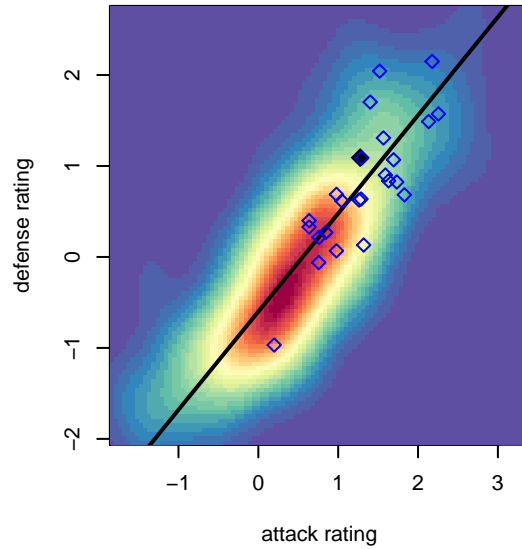

**attack and defense rating
relative to others at age
and all opponents in last 13 months**